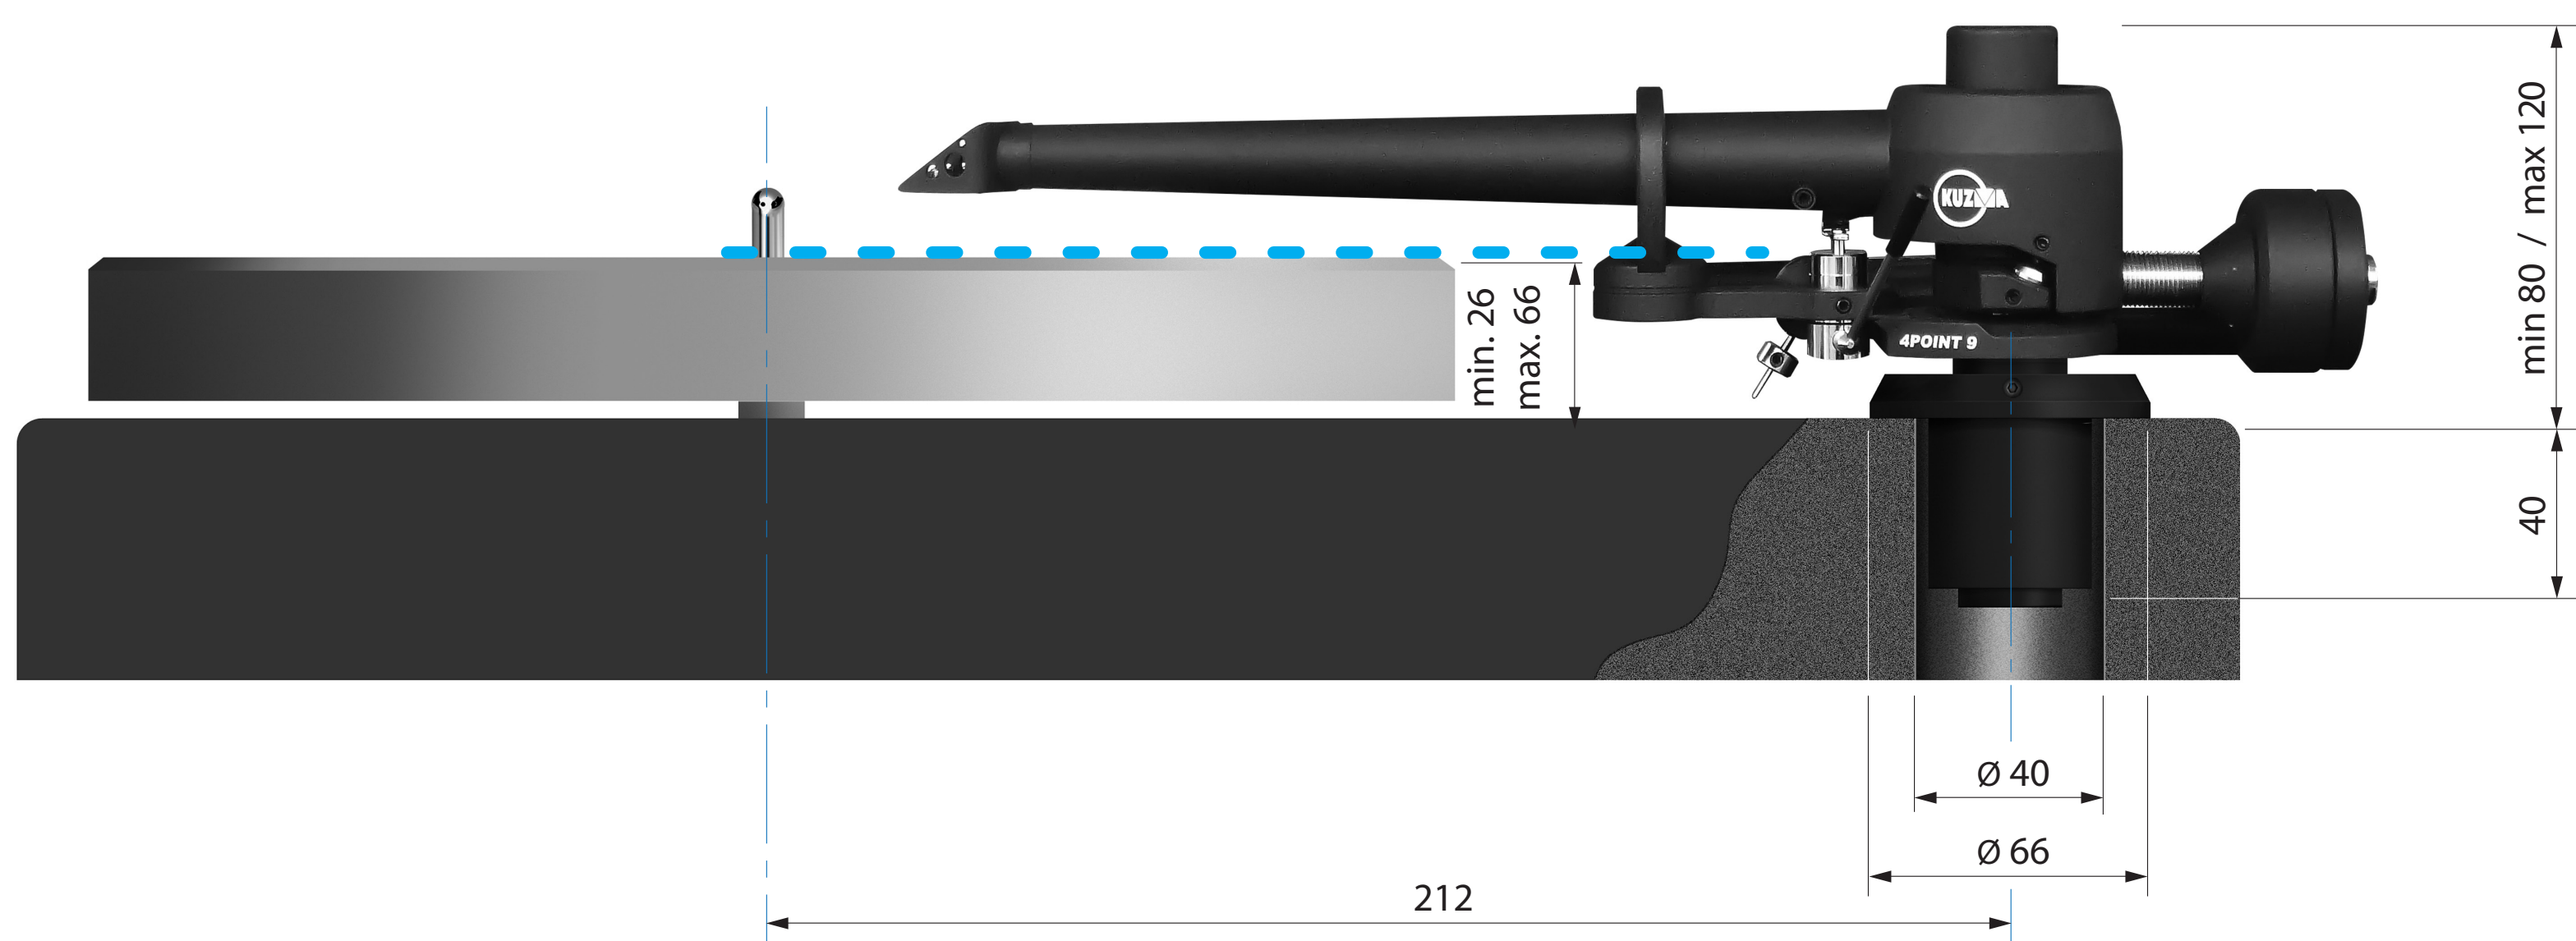

KUZMA 4Point 9" Tonearm Top view

KUZMA 4Point 9" Tonearm Side view

All dimensions in mm